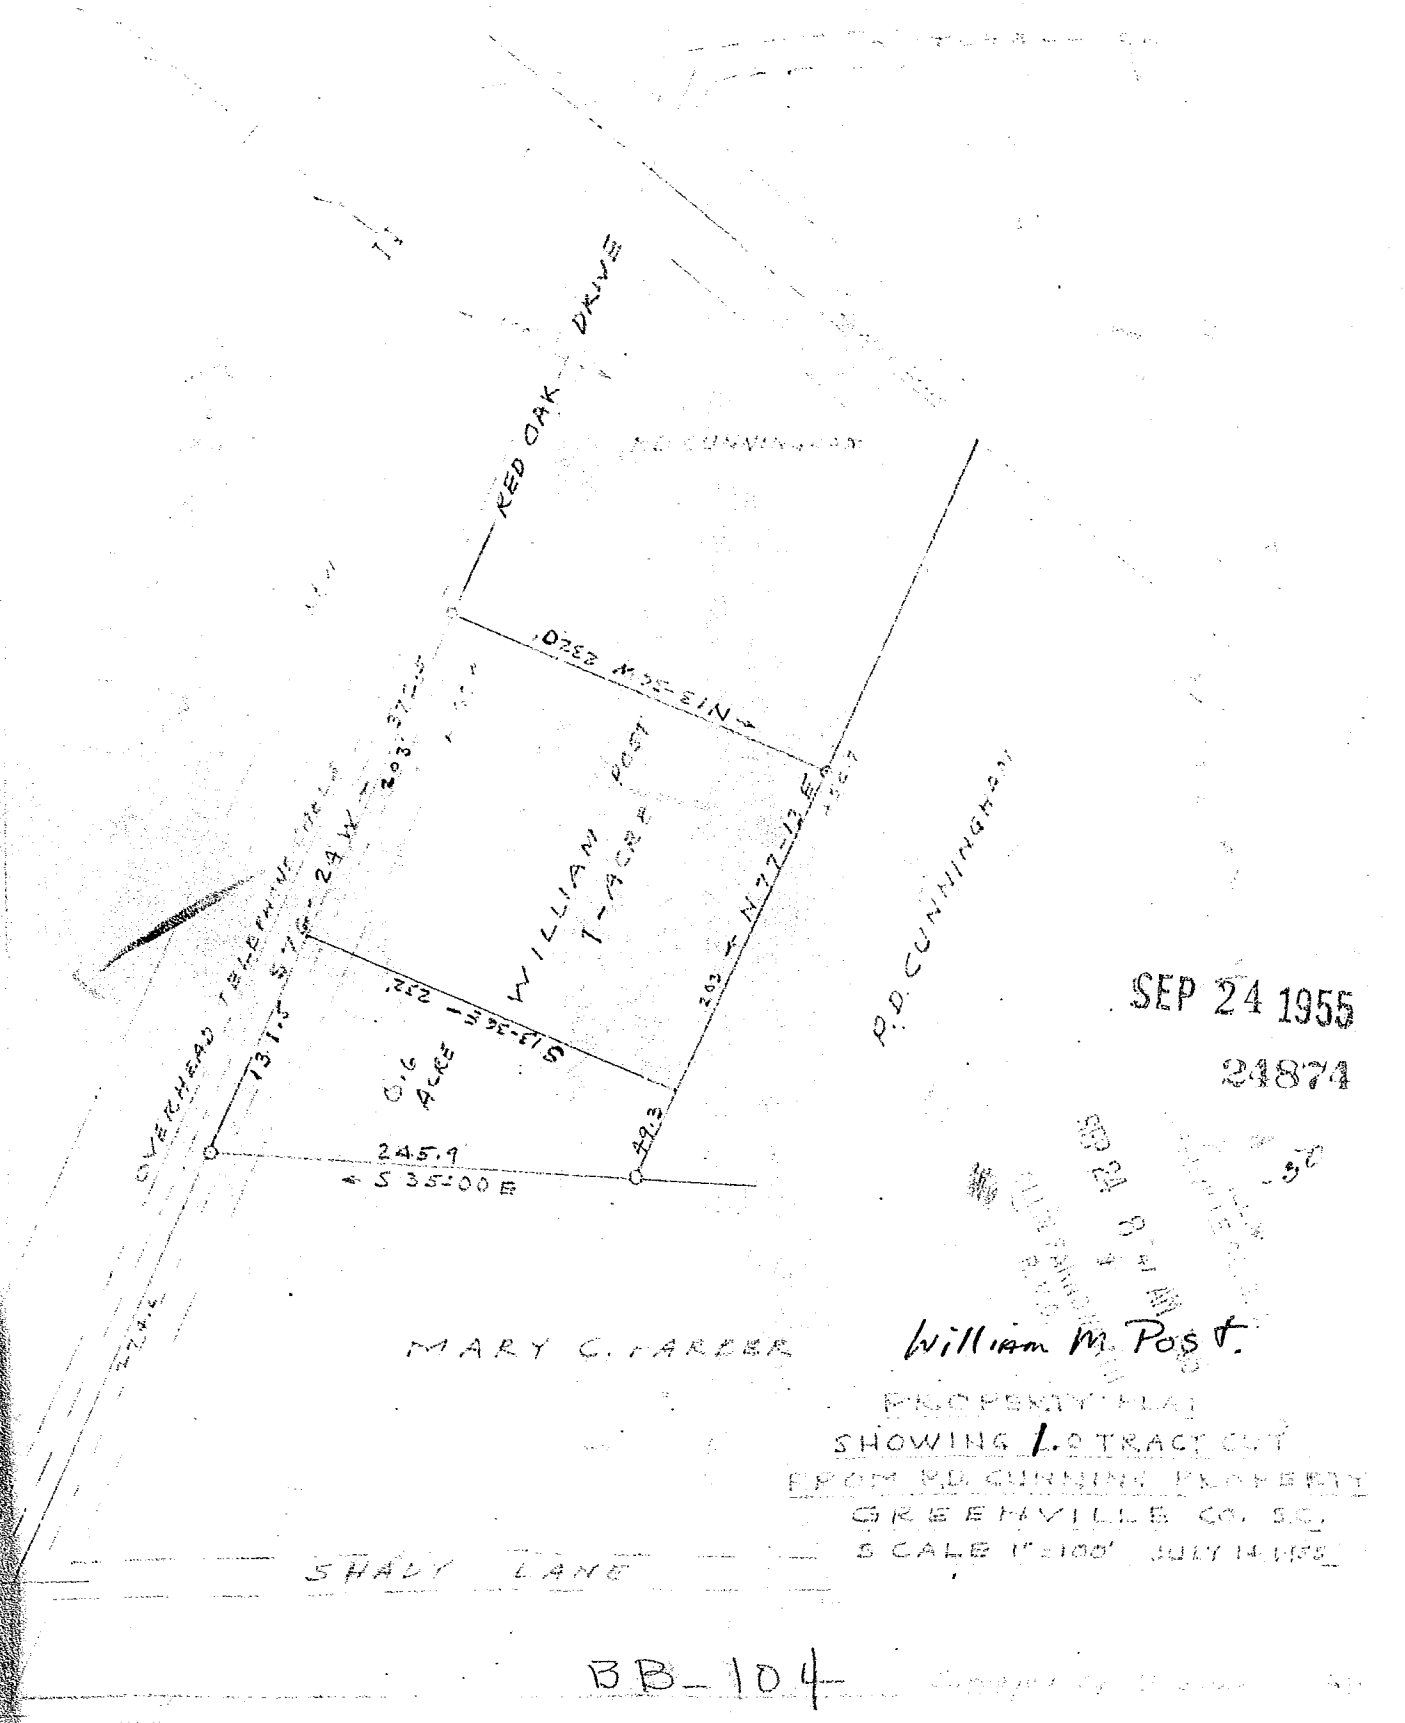

Plat Book-BB-Page 104A

#24874
 and Recorded as 104
 BB 104A
 Copy of Original
 M. J. Cunningham

SEP 24 1955
 24874

William M. Post

PROPERTY PLAT
 SHOWING 1.0 TRACT CUT
 FROM P.D. CUNNINGHAM PROPERTY
 GREENVILLE CO. S.C.
 SCALE 1"=100' JULY 14 1955

SHADY LANE

BB-104

BAD COPY